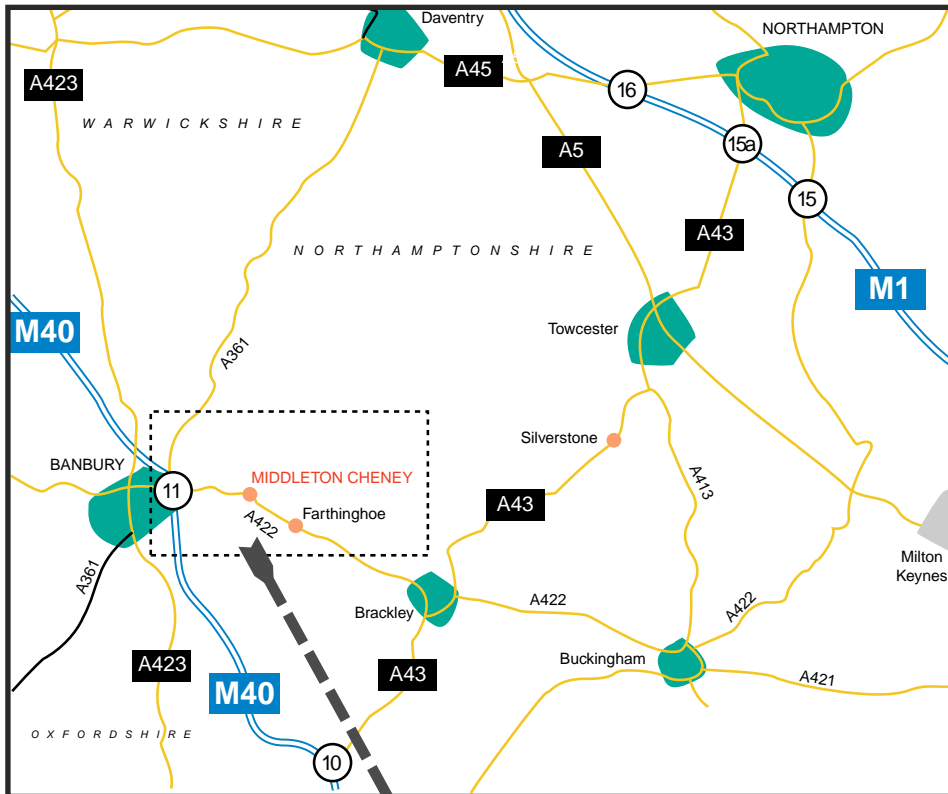

How to Find Us

1. Take **M40** to **Junction 11**.
2. Take **A422** east signposted to **BRACKLEY**.
3. At first roundabout take **3rd exit** to **BRACKLEY**. (ignore 2nd exit to **MIDDLETON CHENEY** - this will take you through the village)
4. Take **left turn** (about 1 mile) to **MIDDLETON CHENEY**
5. **MIDDLETON FARMHOUSE** is on left (about $\frac{1}{4}$ mile)

Middleton Farmhouse is on the road into Middleton Cheney from the bypass. We are just past the bend on the left. The Farmhouse has large white gates and car parking is available through these gates in the courtyard.